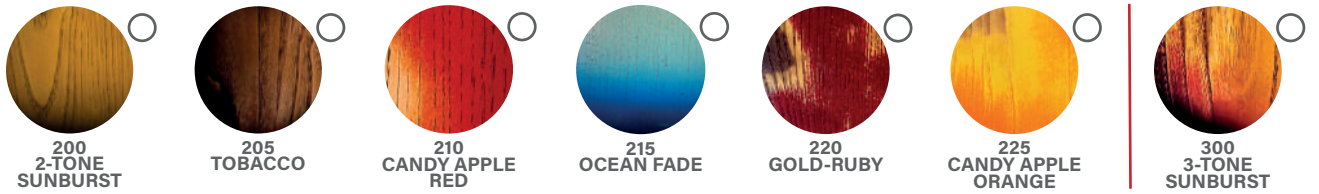

NATURAL BRASS

NICKEL PLATED

▶ TUNERS STYLE

MODERN 

VINTAGE 

— LOCKING

▶ TUNERS COLOR

GOLD

NICKEL

COLORS CARD

▶ 1 LAYER

▶ 2 LAYERS

▶ 3 LAYERS

▶ 4 LAYERS - HEAVY

▶ 5 LAYERS - FIREMIST