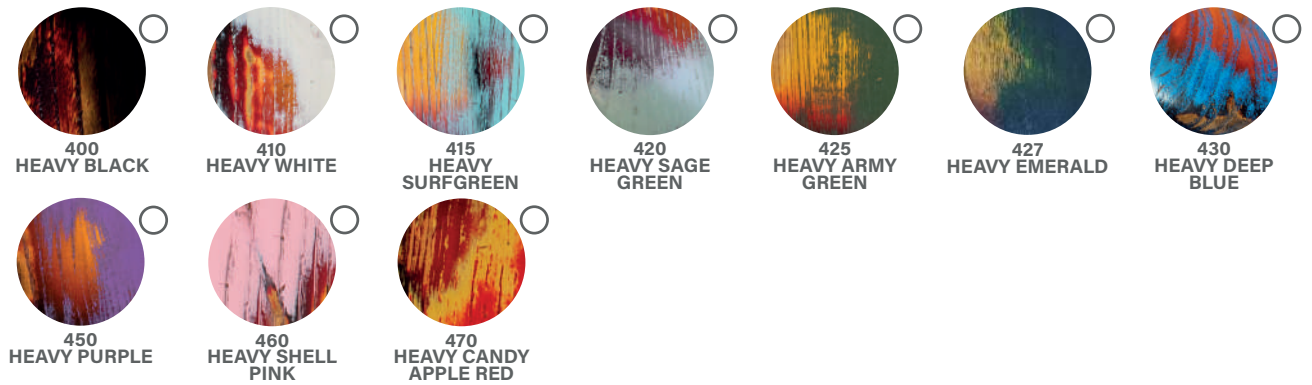

▶ 3 LAYERS

▶ 4 LAYERS - HEAVY