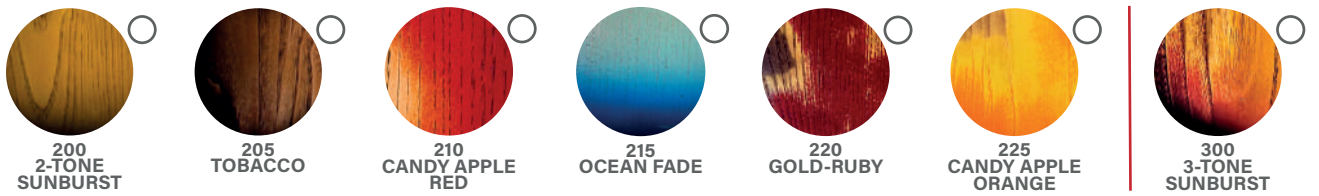

COLORS CARD

▶ 1 LAYER

▶ 2 LAYERS

▶ 3 LAYERS

▶ 4 LAYERS - HEAVY

▶ 5 LAYERS - FIREMIST